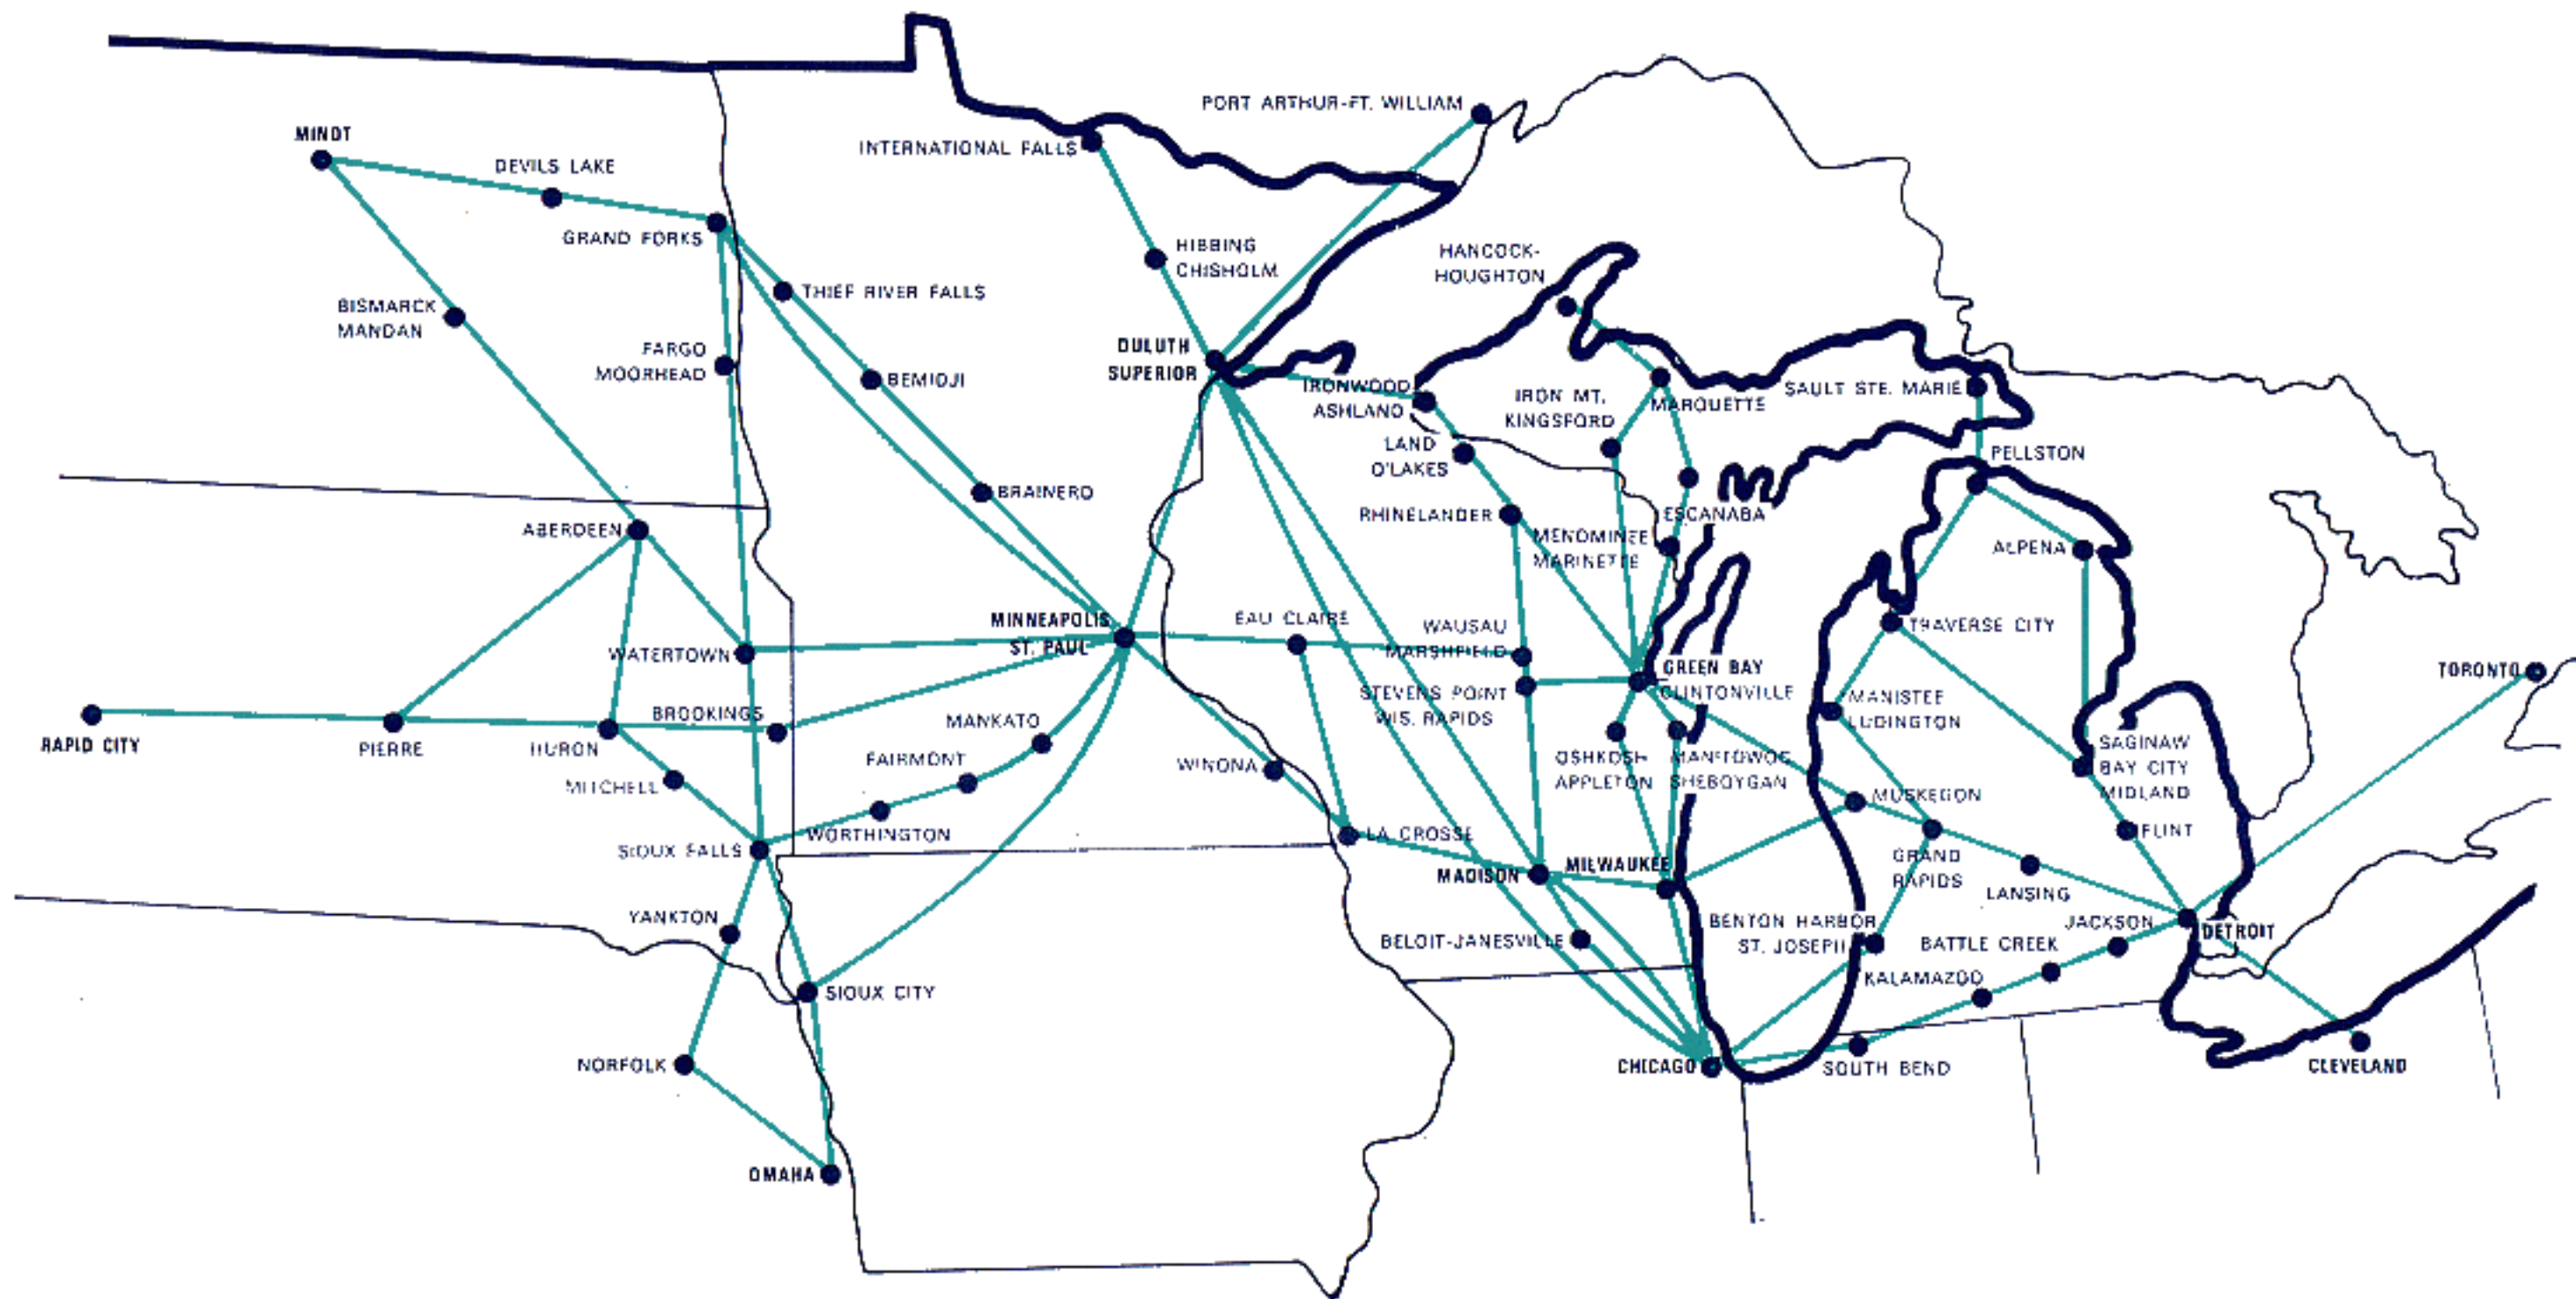

NORTH CENTRAL AIRLINES

LITHO IN U.S.A.

(routes as of sept 1967)